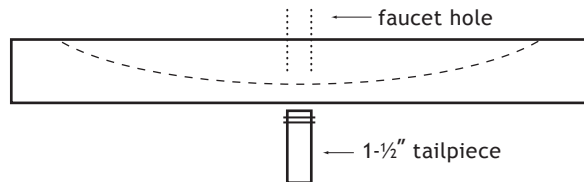

Colors

Natural White, Titanium White, Limestone, Natural Gray, Graphite, Faded Carbon.

The Urban Loft series is cast with no overflow, utilizing a slot drain that requires no strainer. Decorative strainers can be custom fabricated. An inch and a half tailpiece is included. It screws directly into the drain assembly, which is integrally cast into the sink.

Custom sizes, colors, multiple bowls, backsplashes, wall brackets and stands are available upon request.

Front view

Side view