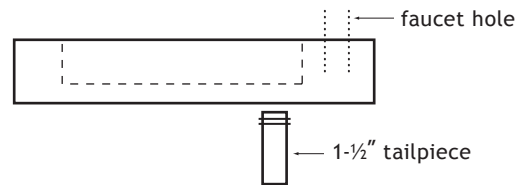

Pearl

The Pearl has an elegant low profile arc with a slot drain running front to back.

URBAN LOFT

INTEGRAL SINKS

Vanity Dimensions

36" x 22" x 4"

Standard apron (front & sides) 4".

Optional 8" or 12" apron.

Bowl

30" x 15" x 2-3/4"

Right-hand shown, available right or left. R or L faucet hole set to rear corner unless otherwise requested. Specify no faucet hole for wall mount faucet.

Colors

Natural White, Titanium White, Limestone, Natural Gray, Graphite, Faded Carbon.

The Urban Loft series is cast with no overflow, utilizing a slot drain that requires no strainer. Decorative strainers can be custom fabricated. An inch and a half tailpiece is included. It screws directly into the drain assembly, which is integrally cast into the sink.

Custom sizes, colors, multiple bowls, backsplashes, wall brackets and stands are available upon request.

Front view

Side view

Top view